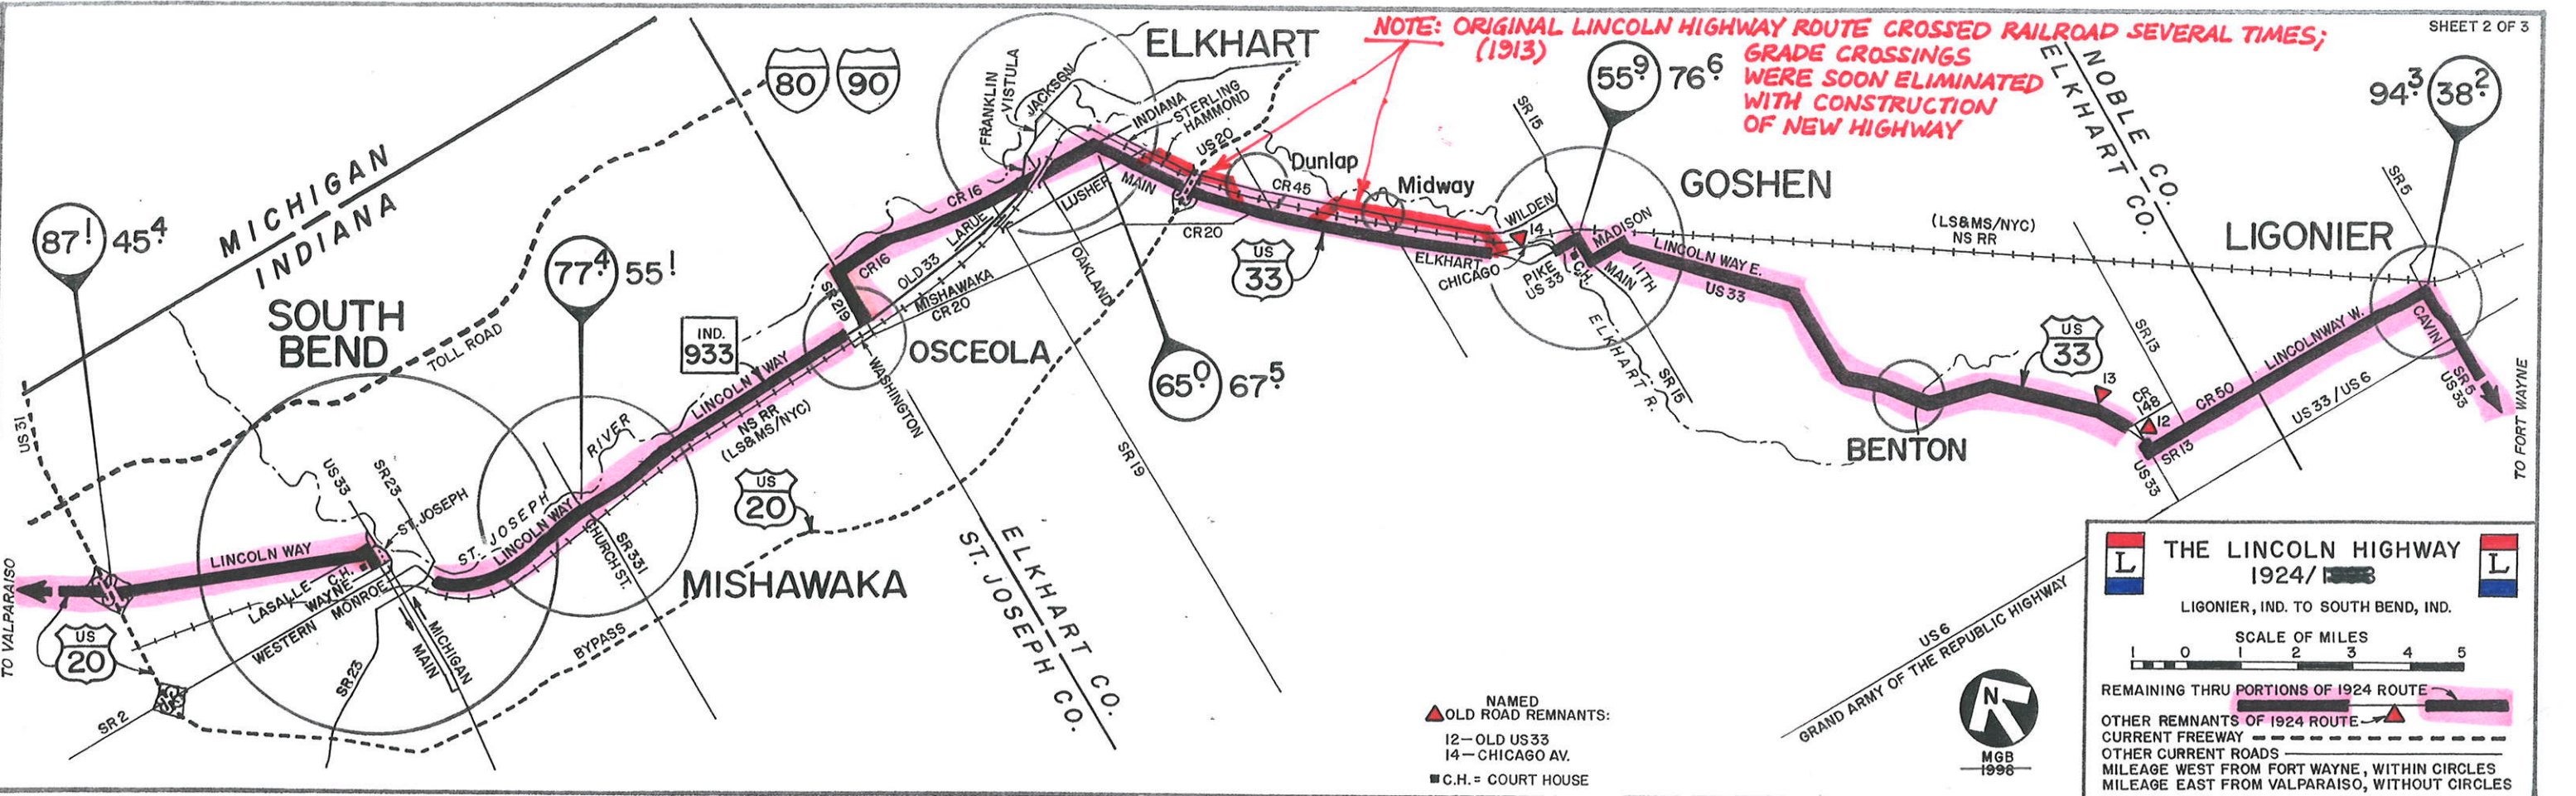

©2009 BY MICHAEL G. BUETTNER, 1618 CHANDLER DRIVE, LIMA, OHIO 45805

©2009 BY MICHAEL G. BUETTNER, 1618 CHANDLER DRIVE, LIMA, OHIO 45805